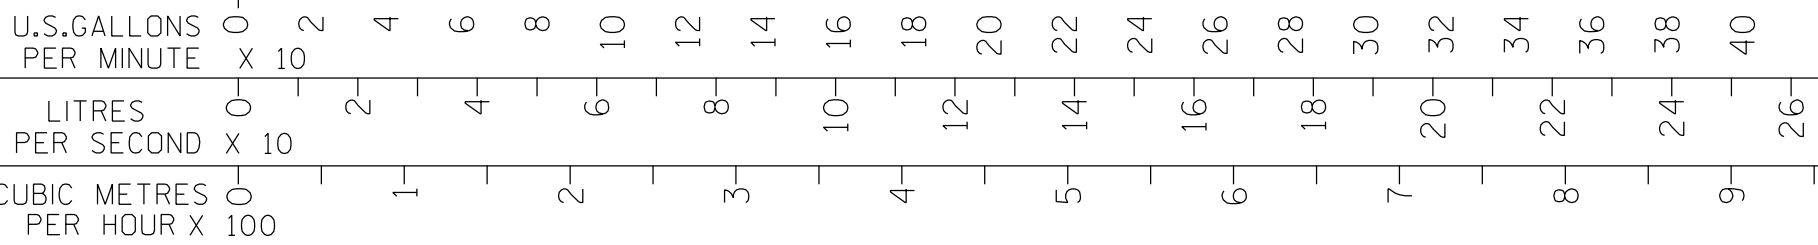

TOTAL HEAD

PERFORMANCE CURVE

VOLUTE 8274 CURVE 03J-B-1
 IMPELLER 12268 MODEL 03J-B
 SIZE 3"X3" IMP.DIA. 7.25"
 SP.GR. 1.0 RPM NOTED

FILE NO. 03jb.s01

C-9-03-R