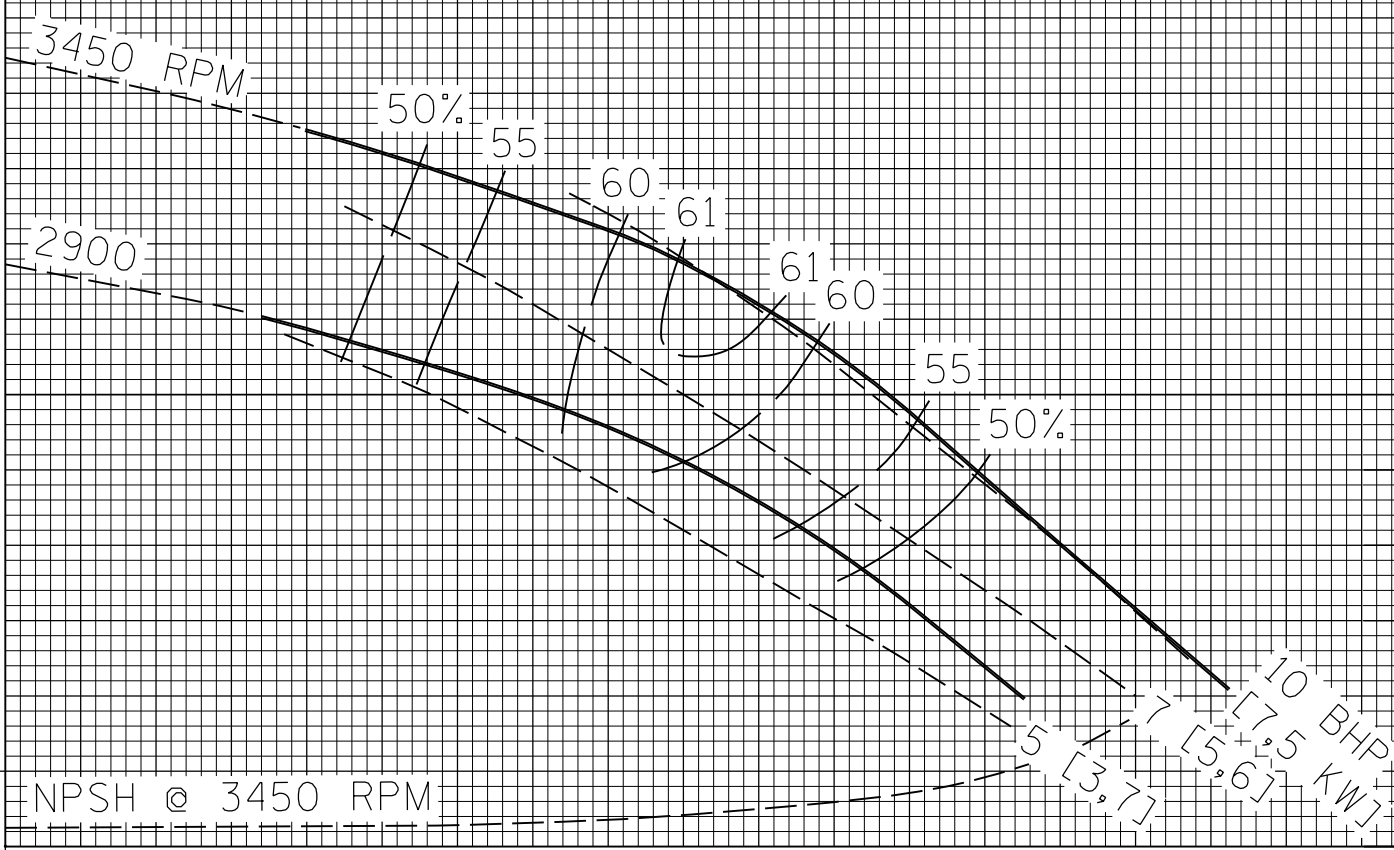

TOTAL HEAD

PERFORMANCE CURVE

VOLUTE 8274 CURVE 03J-B-1
 IMPELLER 12268 MODEL 03J-B
 SIZE 3"X3" IMP.DIA. 7.25"
 SP.GR. 1.0 RPM NOTED

FILE NO. 03jb.s01

C-9-03-R